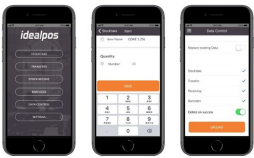

Maximise profit.

Work smarter, understand customer behaviour and increase spend.

- ✓ Customer promotions and loyalty
- ✓ Self service devices, ordering, pay@table and EFTPOS integration
- ✓ Customer relationship management and favourite transaction

SELF SERVE KIOSK

The Kiosk is configured just like a standard POS terminal and supports customer loyalty, EFTPOS integration and all features that are available in the POS.

MOBILE ORDERING APP

Idealpos has developed a handheld app for Apple iPhone, iPod and iPad devices to allow staff to offer more efficient service to customers on the floor. Offering advanced capabilities to place an order quickly, or allowing the customers to place their own order, this is a time saver in your pocket!

STOCK MANAGE APP

Perform a stock-take on all your locations, transfer stock between locations, receive items into stock and assign barcodes to all items.

TABLE MAP

Provides a graphical user interface to view at a glance the status of all tables within the establishment. The table map is completely customisable and can facilitate the configuration of many different functions. Each colour represents a different status for the table.