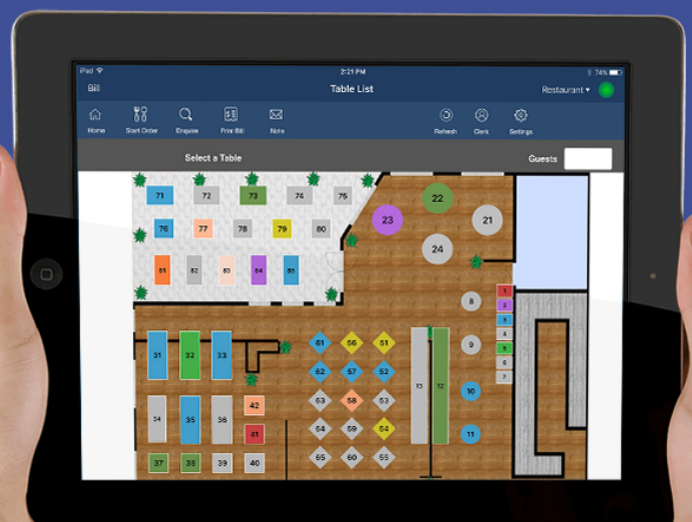

Tourist
Attractions

Minimise loss.

Streamline your operations with our key management features.

- ✓ Stock management and tracking
- ✓ Know your numbers with intelligent reporting
- ✓ Staff management, clerk security and audit logs

Maximise profit.

Work smarter, understand customer behaviour and increase spend.

- ✓ Customer promotions and loyalty
- ✓ Self service devices, ordering, pay@table and EFTPOS integration
- ✓ Customer relationship management and favourite transaction

SELF SERVE KIOSK

The Kiosk is configured just like a standard POS terminal and supports customer loyalty, EFTPOS integration and all features that are available in the POS.

MOBILE ORDERING APP

Idealpos has developed a handheld app for Apple iPhone, iPod and iPad devices to allow staff to offer more efficient service to customers on the floor. Offering advanced capabilities to place an order quickly, or allowing the customers to place their own order, this is a time saver in your pocket!

STOCK MANAGE APP

Perform a stock-take on all your locations, transfer stock between locations, receive items into stock and assign barcodes to all items.

TABLE MAP

Provides a graphical user interface to view at a glance the status of all tables within the establishment. The table map is completely customisable and can facilitate the configuration of many different functions. Each colour represents a different status for the table.