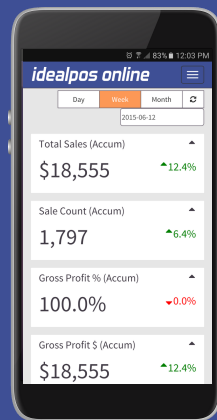

Tourist
Attractions

Minimise loss.

Streamline your operations with our key management features.

- ✓ Stock management and tracking
- ✓ Know your numbers with intelligent reporting
- ✓ Staff management, clerk security and audit logs

STOCK MANAGE APP

Perform a stock-take on all your locations, transfer stock between locations, receive items into stock and assign barcodes to all items.

TABLE MAP

Provides a graphical user interface to view at a glance the status of all tables within the establishment. The table map is completely customisable and can facilitate the configuration of many different functions. Each colour represents a different status for the table.