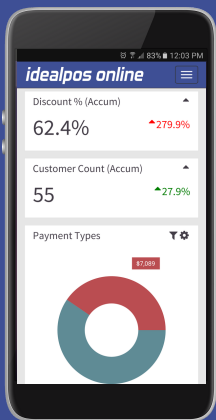

Tourist
Attractions

Minimise loss.

Streamline your operations with our key management features.

- ✓ Stock management and tracking
- ✓ Know your numbers with intelligent reporting
- ✓ Staff management, clerk security and audit logs

Maximise profit.

Work smarter, understand customer behaviour and increase spend.

- ✓ Customer promotions and loyalty
- ✓ Self service devices, ordering, pay@table and EFTPOS integration
- ✓ Customer relationship management and favourite transaction

STOCK MANAGE APP

Perform a stock-take on all your locations, transfer stock between locations, receive items into stock and assign barcodes to all items.

TABLE MAP

Provides a graphical user interface to view at a glance the status of all tables within the establishment. The table map is completely customisable and can facilitate the configuration of many different functions. Each colour represents a different status for the table.