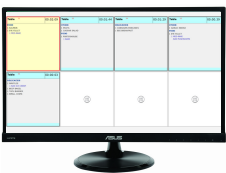

Maximise profit.

Work smarter, understand customer behaviour and increase spend.

- ✓ Customer promotions and loyalty
- ✓ Self service devices, ordering, pay@table and EFTPOS integration
- ✓ Customer relationship management and favourite transaction

SELF SERVE KIOSK

The Kiosk is configured just like a standard POS terminal and supports customer loyalty, EFTPOS integration and all features that are available in the POS.

MOBILE ORDERING APP

Idealpos has developed a handheld app for Apple iPhone, iPod and iPad devices to allow staff to offer more efficient service to customers on the floor. Offering advanced capabilities to place an order quickly, or allowing the customers to place their own order, this is a time saver in your pocket!

STOCK MANAGE APP

Perform a stock-take on all your locations, transfer stock between locations, receive items into stock and assign barcodes to all items.

TABLE MAP

Provides a graphical user interface to view at a glance the status of all tables within the establishment. The table map is completely customisable and can facilitate the configuration of many different functions. Each colour represents a different status for the table.

KITCHEN MONITOR

Allow kitchen staff from anywhere in the kitchen to view the order and help keep service moving at a fast rate.

CLOUD REPORTING

Access your Idealpos 7 reports online, anywhere, anytime. All you need is a smartphone or tablet with an Internet connection to keep tabs on your daily takings, KPIs and compare your selected period's performance to previous equivalent periods.